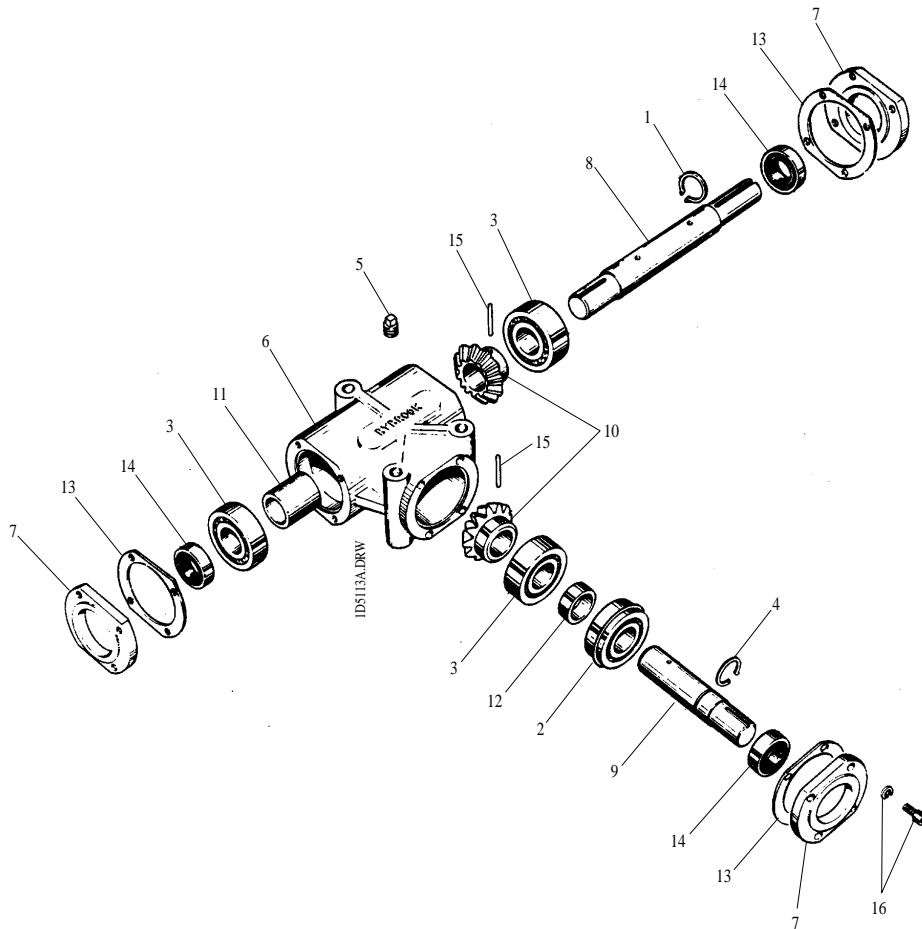

ITEM NO	DESCRIPTION	PART NO.	QTY
1.	Circlip.	02382	1
2.	Bearing.	4399	1
3.	Bearing.	4400	3
4.	Circlip.	4402	1
5.	Plug.	2685	1
6.	Housing - Gearbox.	4788	1
7.	End Cap.	4789	3
8.	Shaft - Input.	4790	1
9.	Shaft - Output.	4791	1
10.	Gear - Mitre (Pair).	4792	2
11.	Spacer - Input.	4793	1
12.	Spacer - Output.	4794	1
13.	Shim - Packet of 5 Assorted.	4795	A/R
14.	Seal - Oil.	4796	3
15.	Pin - Sold in 10's.	04797	2
16.	Screw and Spring Washer.	04798	12
17.	Gearbox Complete.	4799	1