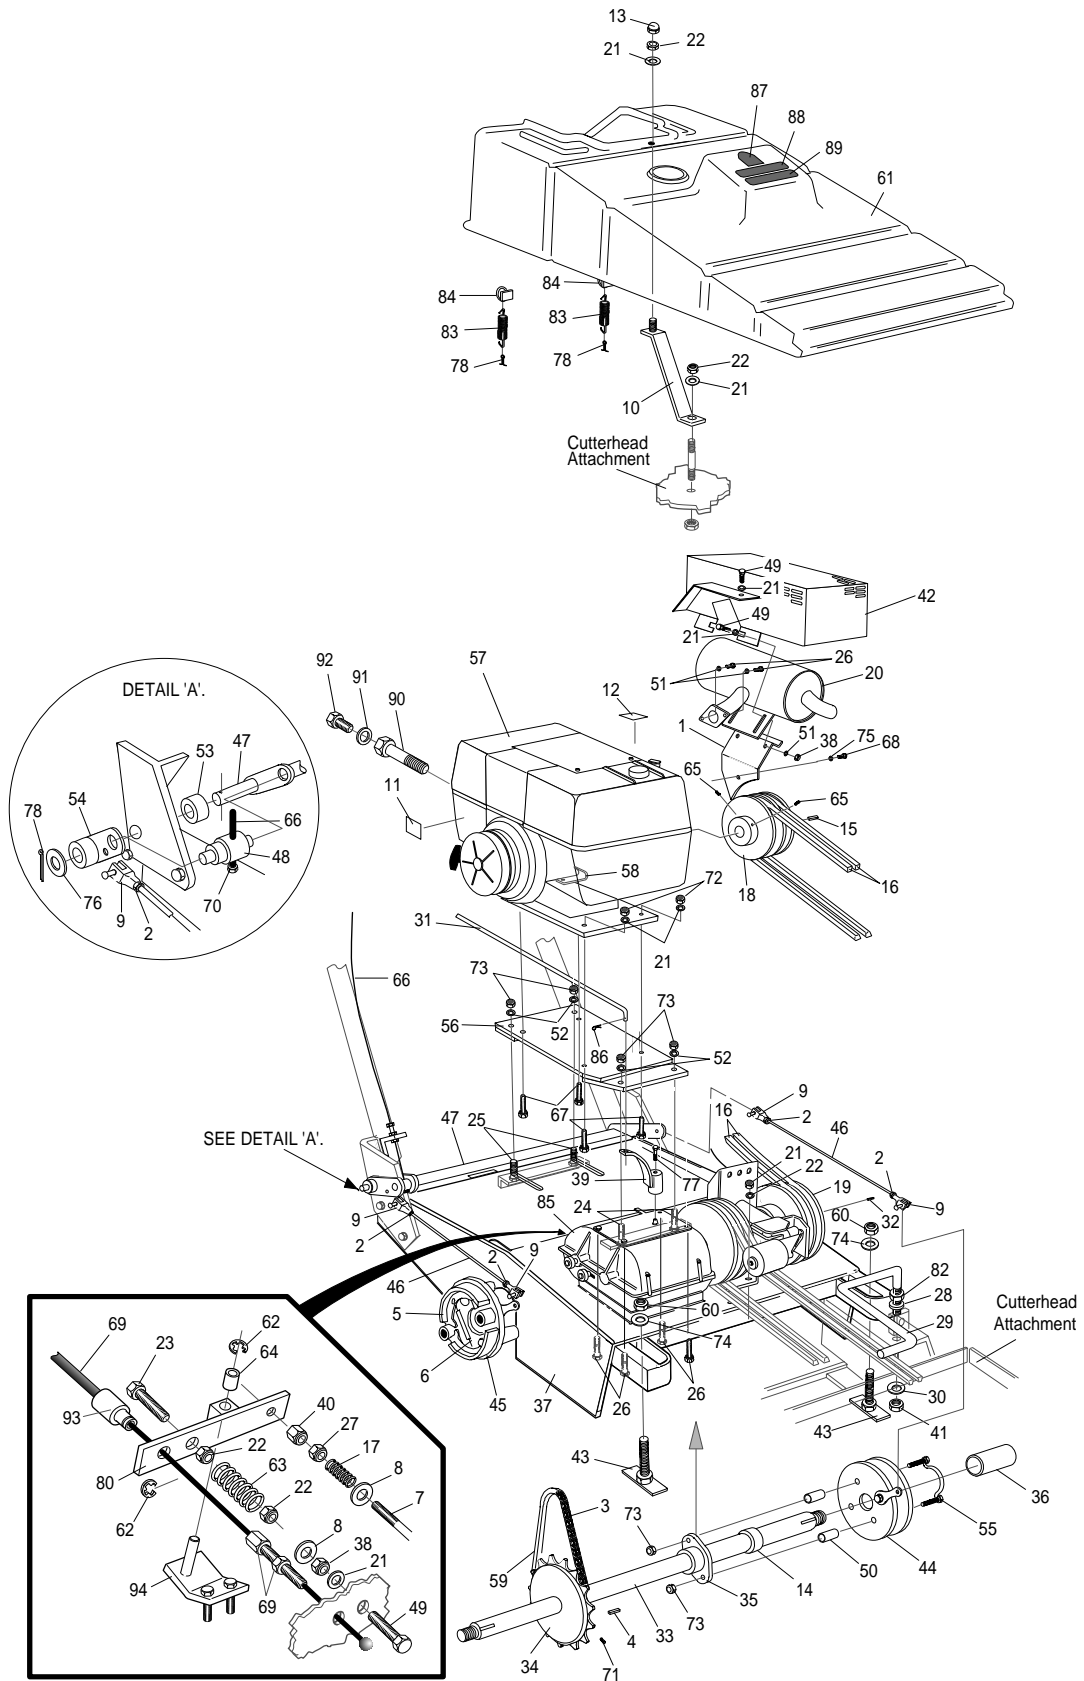

ITEM NO	DESCRIPTION	PART NO.	QTY
1.	Silencer - Bracket.	251019	1
2.	Nut - 1/4" Plain.	09200	4
3.	Chain - 63 Link (includes item 59).	5865	1
4.	Key.	1652	1
5.	Shoe - Brake.	2160	4
6.	Spring.	2159	4
7.	Rod - Clutch Return.	511051	1
8.	Washer - 5/16" Plain.	09267	2
9.	Clevis and Pin.	2875	4
10.	Plate - Cover Securing.	511124	1
11.	Decal - Choke.	511062	1
12.	Decal - Oil.	511063	1
13.	Cap - Nut.	234051	1
14.	Bearing.	3240	2
15.	Key.	3261	1
16.	Belt - Wedge Matched Pair.	511151	1 Pair
17.	Spring - Compression.	4255	1
18.	Pulley - Engine.	4230	1
19.	Pulley.	511030P	1
20.	Silencer.	208155	1
21.	Washer - M8 plain.	09475	9
22.	Nut - M8 Nyloc.	09441	8
23.	Screw - M8 x 20.	09368	1
24.	Plate - Engine Securing (Front).	4269	1
25.	Plate - Engine Securing (Rear).	4270	1
26.	Setscrew - 5/16" UNC x 3/4" Lg Hex Hd.	101175	6
27.	Nut - 5/16" UNF Plain.	09207	1
28.	Washer - M10 Lock.	09480	1
29.	Guide - Belt.	212228	1
30.	Washer - M10 Plain	09479	1
31.	Rod - Gear Shift.	5791	1
32.	Key.	4295	1
33.	Axle.	4655	1
34.	Sprocket - 48T.	4656	1
35.	Bearing Housing - Axle.	4657	2
36.	Spacer - Axle.	4661	2
37.	Frame - Engine Unit.	511146V	1
38.	Nut - M8 Plain.	09443	3
39.	Shift - Gear.	5792	1
40.	Nut - Adjuster.	4258	1
41.	Nut - M10 Nyloc.	09447	1
42.	Guard - Exhaust W/A.	511075W	1
43.	Bolt - Securing.	4314	2
44.	Plate - Brake Back L.H.	4934	1
45.	Plate - Brake Back R.H.	4935	1
46.	Rod - Brake.	4936	2
47.	Countershaft - Brake.	4937	1
48.	Trunnion - Compensating.	4938	1
49.	Setscrew - M8 X 25 Lg Hex.Hd.	03162	4
50.	Spacer - Black Plate.	4940	4