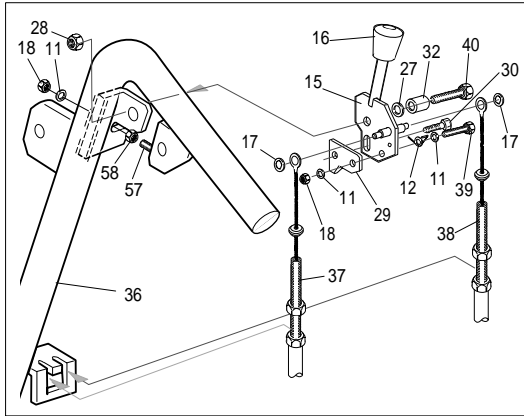

ITEM NO	DESCRIPTION	PART NO.	QTY
51.	Washer - M8 Spring.	03469	4
52.	Washer - 3/8" Plain.	09271	8
53.	Spacer - Countershaft.	4943	1
54.	Lever - Brake Operating R.H.	4944	1
55.	Strap - Securing.	6368	2
56.	Plate - Engine Mounting.	232003	1
57.	Engine - Kohler Magnum 8 H.P.	251002	1
58.	Bracket - Clutch Cable Securing.	4956	2
59.	Connector - Chain.	5996	1
60.	Nut - 5/8" UNF Nyloc.	09240	2
61.	Cover - Power Unit.	511123	1
62.	Circlip - 1/2".	03096	2
63.	Spring - Compression.	4665	1
64.	Bush - Oilite.	3064	1
65.	Screw - 1/4" UNF x 1/4" Socket Hd.	09034	2
66.	Cable - Brake.	511109	1
67.	Setscrew - 5/16" UNF x 1 1/4".	09075	4
68.	Screw - 3/8" UNC x 3/4".	09101	2
69.	Cable - Transmission Clutch.	4273	1
70.	Nut - 1/4" UNF Selflock.	09201	1
71.	Setscrew - 5/16" UNF x 3/8" Socket.	09064	2
72.	Nut - 5/16" UNF Selflock.	09209	4
73.	Nut - 3/8" UNF Thin Nyloc.	09216	10
74.	Washer - 5/8" x 1 3/8" x 11G.	09287	2
75.	Washer - 3/8" Spring	09273	2
76.	Washer - 5/8" Plain.	09286	3
77.	Bolt - 1/4" UNF x 1 1/2".	09046	1
78.	Pin - Split 1/8" x 1".	09306	3
79.	Setscrew - M8 x 20.	09377	2
80.	Lever - Int-clutch c/w Bush.	4664	1
81.	Spacer - Nylon.	511121	1
82.	Nut - M10 Plain.	09449	1
83.	Spring.	5490	2
84.	Toggle.	5489	2
85.	Gearbox - (see 1.17 for service parts)	5793	1
86.	Pin - Spring.	5268	2
87.	Decal - Royal Warrent.	5877	1
88.	Decal - Hayter.	6302	1
89.	Decal - Condor.	6301	1
90.	Oil Drain Tube.	200057	1
91.	Washer 1/2" Plain Copper.	3159	1
92.	Screw - 1/2" UNF x 3/4".	09153	1
93.	Connector - Cable.	4666	1
94.	Bracket - Pivot.	4266	1