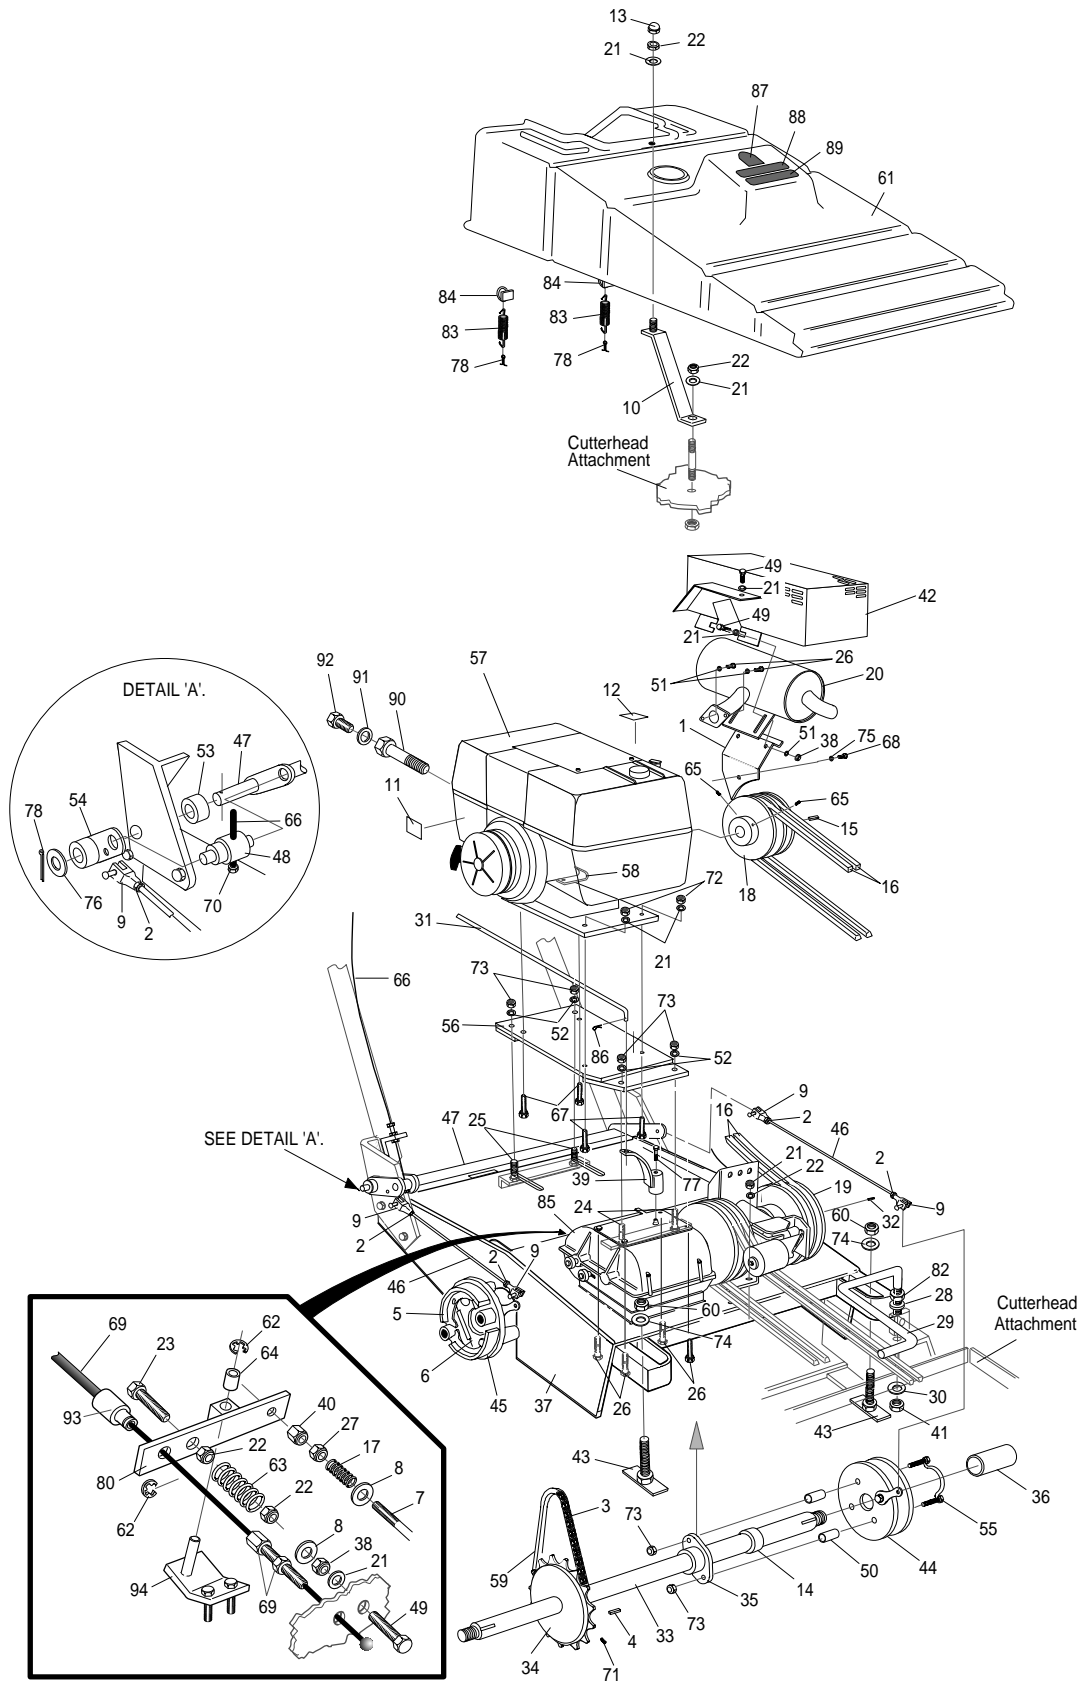

ITEM NO	DESCRIPTION	PART NO.	QTY
51.	Washer - M8 Spring.	03469	4
52.	Washer - 3/8" Plain.	09271	8
53.	Spacer - Countershaft.	4943	1
54.	Lever - Brake Operating R.H.	4944	1
55.	Strap - Securing.	6368	2
56.	Plate - Engine Mounting.	232003	1
57.	Engine - Kohler Magnum 8 H.P.	251002	1
58.	Bracket - Clutch Cable Securing.	4956	2
59.	Connector - Chain.	5996	1
60.	Nut - 5/8" UNF Nyloc.	09240	2
61.	Cover - Power Unit.	511123	1
62.	Circlip - 1/2".	03096	2
63.	Spring - Compression.	4665	1
64.	Bush - Oilite.	3064	1
65.	Screw - 1/4" UNF x 1/4" Socket Hd.	09034	2
66.	Cable - Brake.	511109	1
67.	Setscrew - 5/16" UNF x 1 1/4".	09075	4
68.	Screw - 3/8" UNC x 3/4".	09101	2
69.	Cable - Transmission Clutch.	4273	1
70.	Nut - 1/4" UNF Selflock.	09201	1
71.	Setscrew - 5/16" UNF x 3/8" Socket.	09064	2
72.	Nut - 5/16" UNF Selflock.	09209	4
73.	Nut - 3/8" UNF Thin Nyloc.	09216	10
74.	Washer - 5/8" x 1 3/8" x 11G.	09287	2
75.	Washer - 3/8" Spring	09273	2
76.	Washer - 5/8" Plain.	09286	3
77.	Bolt - 1/4" UNF x 1 1/2".	09046	1
78.	Pin - Split 1/8" x 1".	09306	3
79.	Setscrew - M8 x 20.	09377	2
80.	Lever - Int-clutch c/w Bush.	4664	1
81.	Spacer - Nylon.	511121	1
82.	Nut - M10 Plain.	09449	1
83.	Spring.	5490	2
84.	Toggle.	5489	2
85.	Gearbox - (see 1.17 for service parts)	5793	1
86.	Pin - Spring.	5268	2
87.	Decal - Royal Warrent.	5877	1
88.	Decal - Hayter.	6302	1
89.	Decal - Condor.	6301	1
90.	Oil Drain Tube.	200057	1
91.	Washer 1/2" Plain Copper.	3159	1
92.	Screw - 1/2" UNF x 3/4".	09153	1
93.	Connector - Cable.	4666	1
94.	Bracket - Pivot.	4266	1