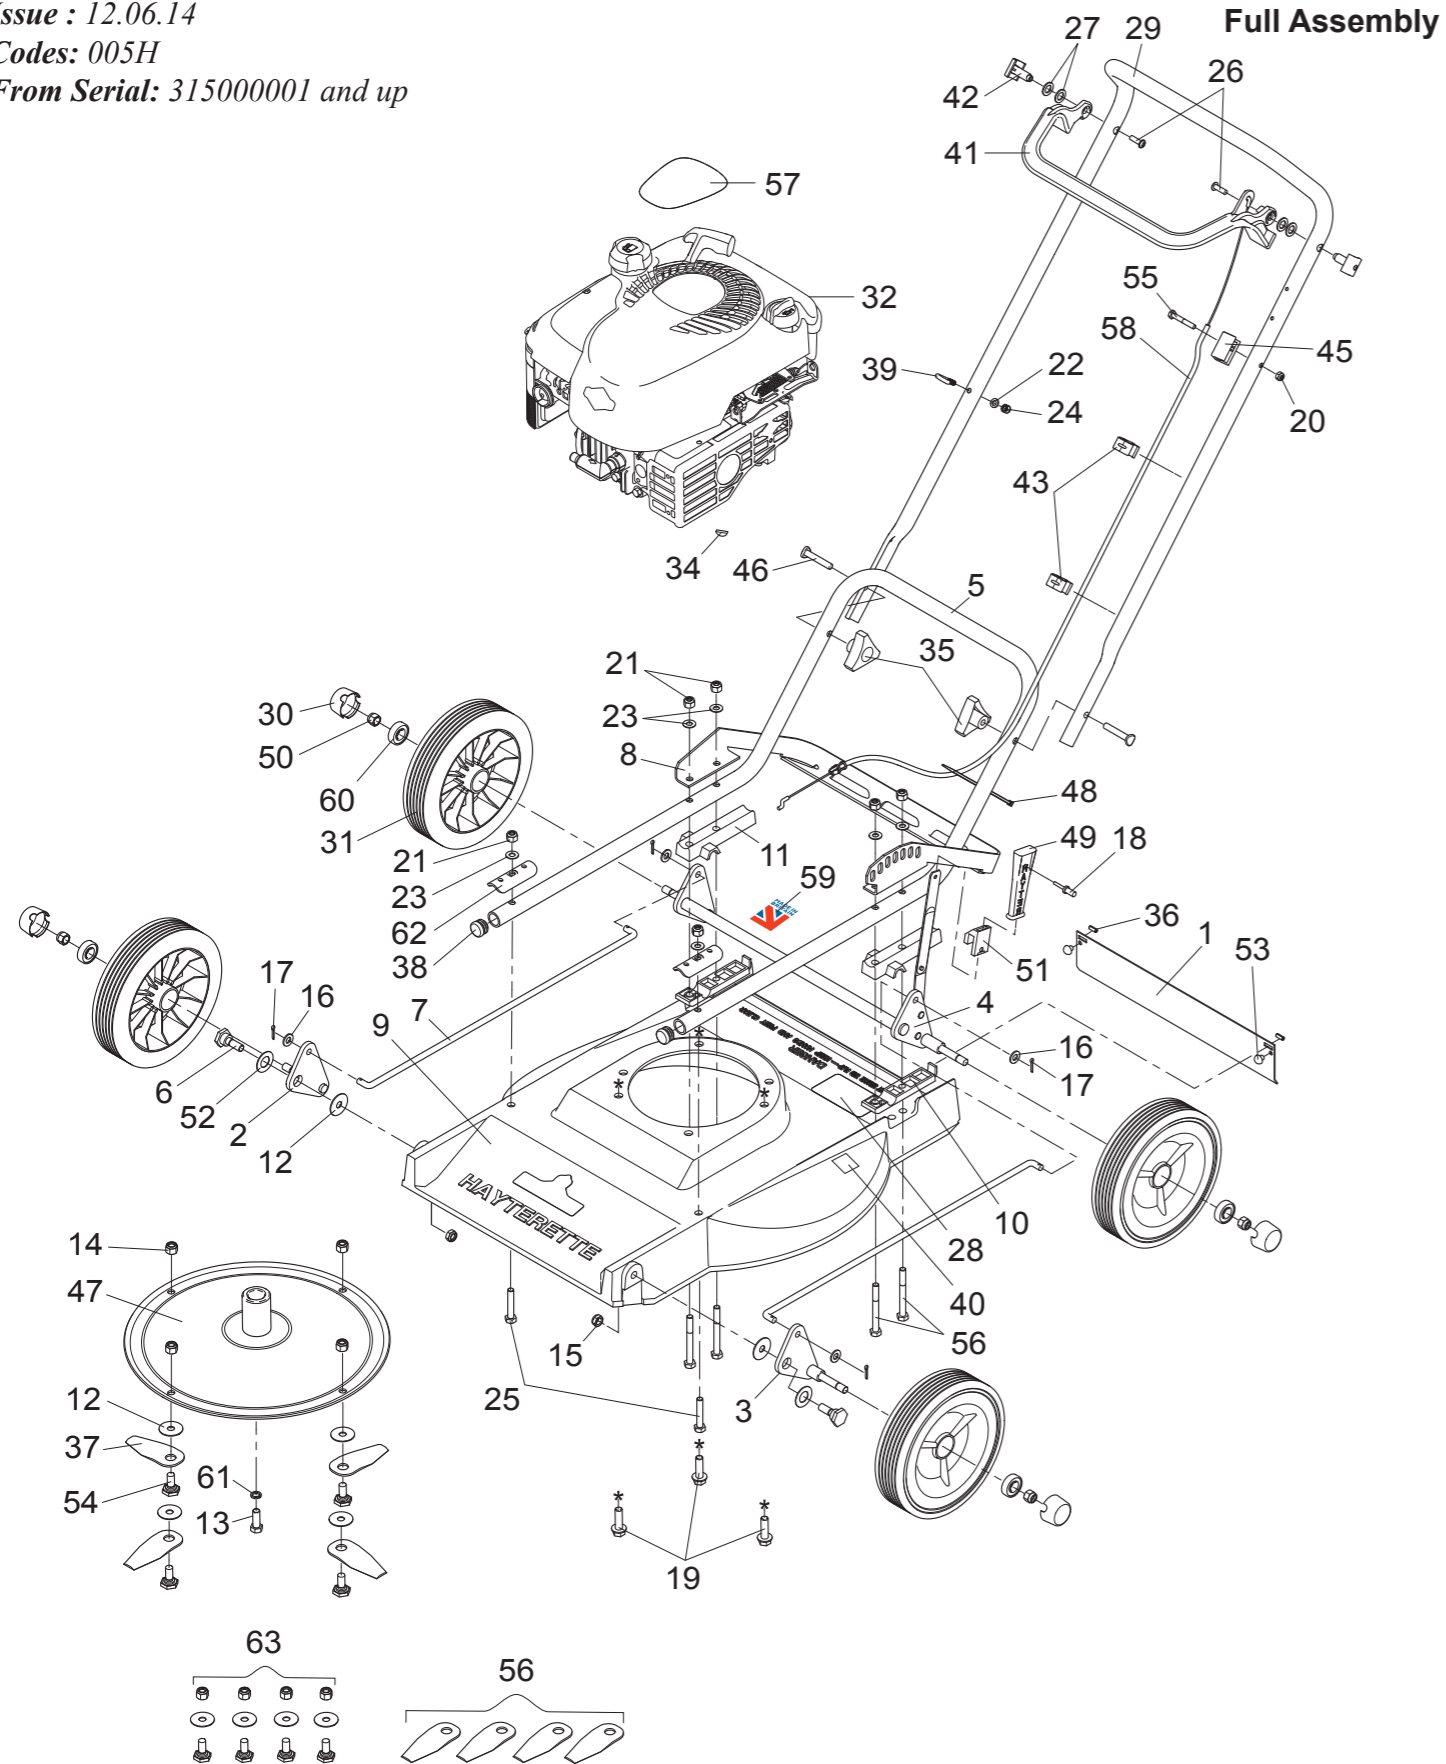

CONFIDENTIAL

Hayterette - Spare Parts List

Original Version: EN

Issue : 12.06.14

Codes: 005H

From Serial: 315000001 and up

Full Assembly

Item No	Description	Part No.	QTY	Notes
1	REAR FLAP	005097	1	
2	AXLE FRONT RH	005115	1	
3	AXLE FRONT LH	005116	1	
4	AXLE REAR W/A	005119	1	
5	HANDLEBAR LOWER	005121W	1	
6	BOLT AXLE PIVOT	005129	2	
7	CONNECTING ROD	005135	2	
8	FOOT GUARD	005139W	1	
9	DECK 18" HAYTERETTE	005140V	1	
10	BLOCK BEARING LOWER	005145	2	
11	BLOCK BEARING UPPER	005146	2	
12	WASHER	02394	6	
13	SETSCREW UNF	09114	1	
14	NUT-HEX	09216	4	
15	NUT-HEX	111-7095	2	
16	WASHER-PLAIN	09266	4	
17	PIN SPLIT	09303	4	
18	RIVET	09320	1	
19	SCREW-TAPTITE	09349	3	
20	NUT-NYLOC	09438	3	
21	NUT [NYL INS P TYPE]	09442	6	
22	WASHER-PLAIN	09472	1	
23	WASHER	09475	6	
24	NUT-NYLOC	09544	1	
25	BOLT	09654	2	
26	SCREW	09687	2	
27	WASHER-NYLON	09688	6	
28	DECAL-SAFETY [PETROL]	111-0083	1	
29	HANDLEBAR UPPER [BLACK]	111-0518-03	1	
30	CAP-HUB	111-1251	4	
31	WHEEL 200MM	111-1479	4	INC ITEM 60
32	ENGINE B&S SERIES 650 + RS	111-6624	1	
34	KEY-WOODRUFF	1662	1	
35	HANDWHEEL TRIANGULAR	226013	2	
36	PIN SPRING	254013	2	
37	CUTTERBLADE C TYPE CRANKED	2779	1	
38	PLUG-TUBE	300160	2	
39	GUIDE-ROPE	305093	1	
40	DECAL-HOC	320006	1	
41	LEVER-ENGINE	340179	1	
42	PIN-PIVOT	340182	2	
43	GUIDE-CABLE	410037	2	
44	DECAL [HAYTER	410087	1	
45	FITTING HANDLEBAR	411035	1	
46	BOLT-HANDLEBAR	HY226024	2	
47	BOTTOM PLATE	HY2811	1	
48	TIE-CABLE	HY3966	1	
49	HANDLEGRIP BLACK	HY4097	1	
50	NUT-UNF EXT THIN	HY4486	4	